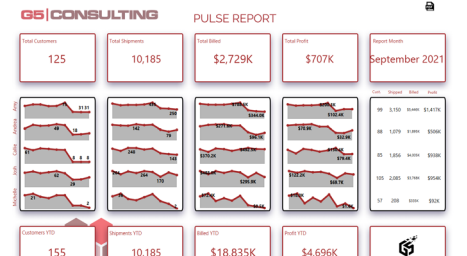

FLEXIBLE PRICING

HOURLY

Free Consultation
Ad-Hoc Requests
1-2 Week Turnaround

FIXED-RATE

Free consultation
Finalized budget,
with no hidden fees
2-4 week turnaround

MONTHLY SUPPORT

Unlimited projects
Unlimited hours
Contractor rates,
perfect for filling
full-time needs

INDUSTRY PARTNERS

HEALTHCARE

A Tableau dashboard can identify trends with payors for your medical or dental practice. Let G5 handle the reporting, so you can get back to running your business.

LOGISTICS

Let our dashboards track and reward your sales team for a job well done. Automatically send professional reports to your clients each month and save time for your entire staff.