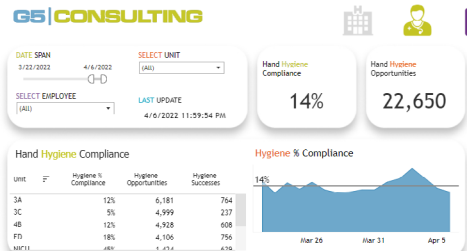

FLEXIBLE PRICING

HOURLY

Free Consultation
Ad-Hoc Requests
1-2 Week Turnaround

FIXED-RATE

Free consultation
Finalized budget,
with no hidden fees
2-4 week turnaround

MONTHLY SUPPORT

Unlimited projects
Unlimited hours
Contractor rates,
perfect for filling
full-time needs

INDUSTRY PARTNERS

HEALTHCARE

A Tableau dashboard can identify trends with payors for your medical or dental practice. Let G5 handle the reporting, so you can get back to running your business.

LOGISTICS

Let our dashboards track and reward your sales team for a job well done. Automatically send professional reports to your clients each month and save time for your entire staff.